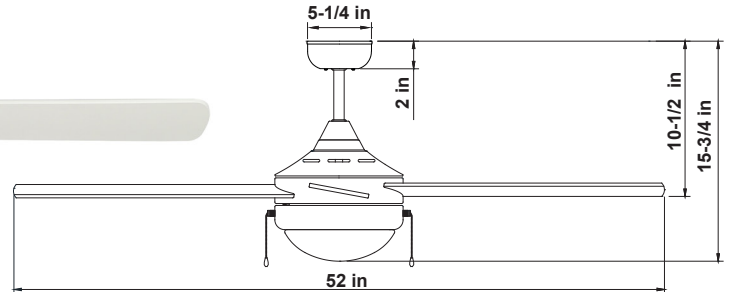

WFL SERIES RESIDENTIAL LIGHTING

WFL-112-PC-3B-52-MCT-WH-WH
52in 3-BLADE CEILING FAN AND LIGHT

MCT Multi Color Temperature (Selectable)

Customer Name: _____

Project Name: _____

Note: _____

Type: _____

15 3/4"(H) x 52"(W)